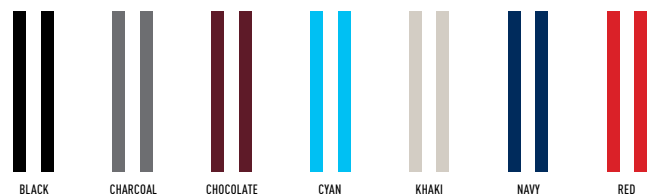

AP07 (M3200)
BRUNSWICK COTTON CANVAS BIB APRON

FABRIC
260gsm - 100% cotton canvas.

STYLE
Waist pockets. Reinforced designer rivets. Brass metal buttons.

SIZE
720 (W) x 840 (L) mm

Please note: Straps AP08 (M3001) are sold separately.

BLACK

CHARCOAL

KHAKI

TOUGH WEARING

AP08 (M3001)
CHANGEABLE APRON STRAPS

FABRIC
100% polyester, herringbone.

STYLE
Comes in pair. Stitched eyelets.

SIZE
30 (W) x 1400 (L) mm

Suitable for AP06 (M3100), AP07 (M3200), AP08 (M3001), AP09 & AP10.

BLACK

CHARCOAL

CHOCOLATE

CYAN

KHAKI

NAVY

RED